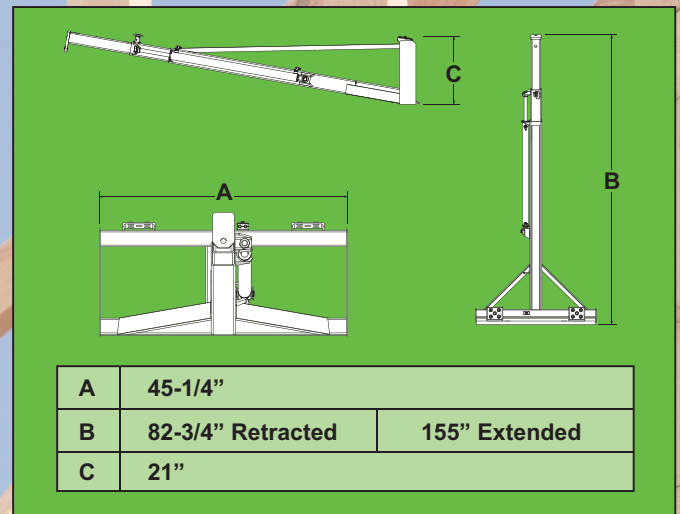

B BUILT MFG

HYDRA-BOOM 1400

With a Hydra Boom 1400, turn your skid loader into a small crane! Great for setting trusses or just putting some reach on you skid loader. Reach up to 24' with your skid loader.

Features

- 13' total reach with 3' hydraulic stage and 3' manual stage
- Retracts under 7'
- Rated at 2000 lb. retracted and 300 lb. fully extended
- Recommended to have a minimum of a 2000 lb. rated skid loader capacity
- Non-slip steps added for safety and frame strength
- Hoses and flat face couplings standard

| HYDRA-BOOM 1400 | |
|---------------------------|---|
| FIRST STAGE LENGTH | 119" |
| WEIGHT | 345 lbs. |
| LIFT CAPACITY (EXTENDED) | 300 lbs. |
| LIFT CAPACITY (RETRACTED) | 2000 lbs. |
| FIRST STAGE | 4 x 4" tubing with hydraulic extension |
| SECOND STAGE | 3-1/2 x 3-1/2" tubing with manual extension |
| SHIPPING WEIGHT | 380 lbs. |